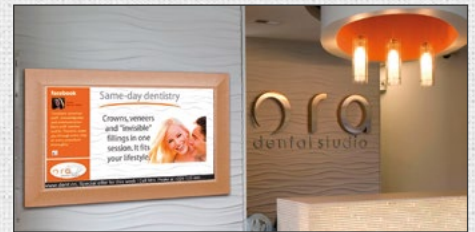

FrameXX

PRO_{SERIES}

- Industrial grade A-MVA/IPS full HD panel
- Size: PRO430a 106.8 cm x 65.9 cm x 6.5 cm
  PRO431 107.0 cm x 66.2 cm x 4.5 cm
  PRO480 118.1 cm x 72.3 cm x 6.5 cm
  PRO491 120.0 cm x 73.3 cm x 4.9 cm
  PRO550 138.5 cm x 85.5 cm x 6.5 cm
  PRO551 138.8 cm x 85.7 cm x 4.9 cm
  PRO650 157.1 cm x 94.8 cm x 6.9 cm
- Philips Ambilight® technology (PRO430a)
- Brightness 450 cd/m² (PROxx1)
  or 350 cd/m² (PROxx0)
- Wi-Fi B/G/N (2.4 GHz) (PROxx1)
  or Wi-Fi B/G/N (2.4/5 GHz) (PROxx0)
- Low average power consumption (typically
  PRO431 56 W (EPA 6.0))
- LAN, 2 x 10W speakers, USB 2.0, uSD (PROxx1)
- Panel settings over LAN or CONTROL cloud
  + common features